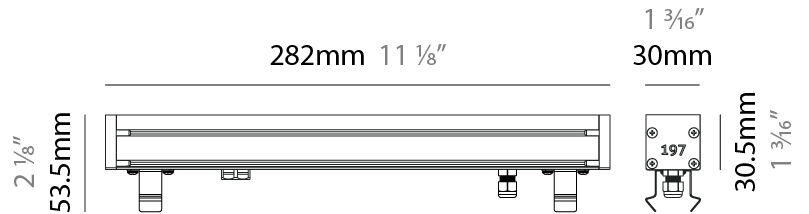

E12I0057- -

base number   Color   Lens
Temperature   Options

1. To build a product code in our configurator select the specify button on the base model # product page
2. To build a manual product code on this datasheet choose from the options listed below in blue font and add the suffix to the base model #

GENERAL

Series: Slash 30
Brand: Unonovesette
Division: Exterior
Mounting Type: Recessed
Mounting Location: In-Ground
Subcategory: Wallwash

PHYSICAL

Shape: Rectangle
Length (mm): 282
Length (in): 11 1/8
Width (mm): 30
Width (in): 1 3/16
Height (mm): 53.5
Height (in): 2 1/8
Light Distribution: Adjustable / Direct
Weight (kg): 0.46
Weight (lbs): 1.014
Diffuser: Extra clear tempered 6mm
Fixture Finish: ANA
Fixture Material: Extruded Aluminum
Cable Details: IP68 30cm Cable with Easy Lock system

ELECTRICAL

Lamp Type: LED
Input Wattage (W): 8.48
Total Output Wattage (W): 6.63
Dimming: Non-Dimmable
Driver Included: No
Driver Location: Remote
Driver Type: Constant Voltage - Universal
Driver Class: Class 2
Input Voltage (V): 120 - 277
Output Voltage (V): 24
Upon Request: Phase Dimming (120Vac only) / 0-10V Dimming

LED

Color Temperature (*K): 2200 / 2700 / 3000 / 4000
Max. Delivered Lumen (lm): 570 (3000K)
CRI: >90 CRI
Lamp Life (hrs): 100000

OPTICAL

Optic*: 12 / 21 / 31 / 46 / 13x36
Adjustability: Tilt ±20°

RATINGS AND CERTIFICATIONS

Certified By: Certified for North American Standards
IP rating: IP67
IK Rating: IK06