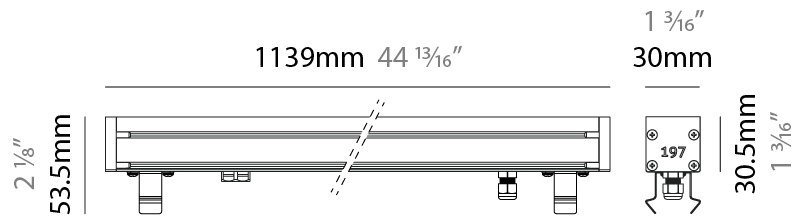

SLASH 30 RECESSED

E12I0054- -

base number   Color   Lens
Temperature   Options

1. To build a product code in our configurator select the specify button on the base model # product page
2. To build a manual product code on this datasheet choose from the options listed below in blue font and add the suffix to the base model #

GENERAL

Series: Slash 30
Brand: Unonovesette
Division: Exterior
Mounting Type: Recessed
Mounting Location: In-Ground
Subcategory: Wallwash

PHYSICAL

Shape: Rectangle
Length (mm): 1139
Length (in): 44 ¹³/₁₆
Width (mm): 30
Width (in): 1 ³/₁₆
Height (mm): 53.5
Height (in): 2 ¹/₈
Light Distribution: Adjustable / Direct
Diffuser: Extra clear tempered 6mm
Fixture Finish: ANA
Fixture Material: Extruded Aluminum
Cable Details: IP68 30cm Cable with Easy Lock system

ELECTRICAL

Lamp Type: LED
Input Wattage (W): 30.5
Total Output Wattage (W): 23.88
Dimming: Non-Dimmable
Driver Included: No
Driver Location: Remote
Driver Type: Constant Voltage - Universal
Driver Class: Class 2
Input Voltage (V): 120 - 277
Output Voltage (V): 24
Upon Request: Phase Dimming (120Vac only) / 0-10V Dimming

LED

Color Temperature (°K): 2200 / 2700 / 3000 / 4000
Max. Delivered Lumen (lm): 2520 (3000K)
CRI: >90 CRI
Lamp Life (hrs): 100000

OPTICAL

Optic°: 12 / 21 / 31 / 46 / 13x36
Adjustability: Tilt ±20°

RATINGS AND CERTIFICATIONS

Certified By: Certified for North American Standards
IP rating: IP67
IK Rating: IK06